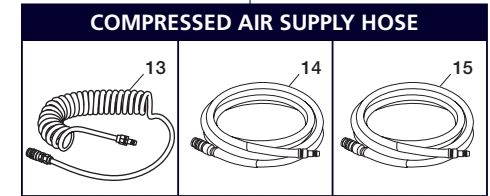

SR 200

SYSTEM OVERVIEW

No.	Description	Model No.	Art No.
1.	Full face mask, PC visor Full face mask, glass visor	SR 200 SR 200	H01-1212 H01-1312
2.	Fan unit	SR 500	H06-0112
3.	Fan unit	SR 500 EX	H06-2012
4.	Fan unit	SR 700	H06-7010
5.	Compressed air attachment	SR 307	H03-1412
6.	Breathing hose, PU, 0.9 m Breathing hose, PU, 1.0 m Breathing hose, rubber, 0.7 m Breathing hose, rubber, 0.9 m	SR 550 SR 550 SR 551 SR 551	T01-1216 T01-1220 T01-1218 T01-1221
7.	Particle filter P3 R	SR 510	H02-1312
8.	Particle filter P3 R	SR 710	H02-1512
9.	Gas filter A1 Gas filter A2 Gas filter AX Gas filter ABE1 Gas filter ABE2 Gas filter K1 Gas filter K2 Gas filter ABEK1	SR 217 SR 218 SR 298 SR 315 SR 294 SR 316 SR 295 SR 297	H02-2512 H02-2012 H02-2412 H02-3212 H02-3312 H02-4213 H02-4312 H02-5312
10.	Gas filter A2 Gas filter ABE1 Gas filter A1BE2K1	SR 518 SR 515 SR 597	H02-7012 H02-7112 H02-7212
11.	Combined filter ABEK1-Hg-P3 R	SR 299-2	H02-6512
12.	Combined filter A1BE2K1-Hg-P3 R	SR 599	H02-7312
13.	Hose	SR 360	H03-34XX
14.	Hose	SR 358	H03-30XX
15.	Hose	SR 359	H03-31XX
16.	Compressed air filter	SR 99-1	H03-2810