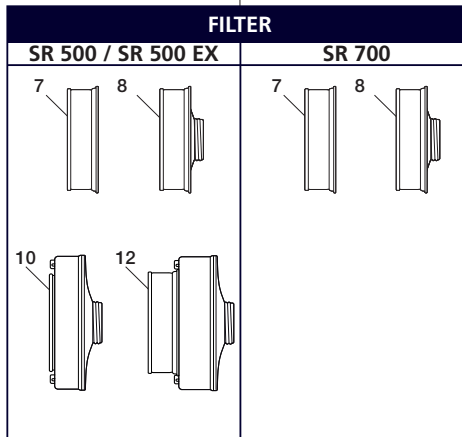

SR 200

SYSTEM OVERVIEW

No.	Description	Model No.	Art No.
1.	Full face mask, PC visor Full face mask, glass visor	SR 200 SR 200	H01-1212 H01-1312
2.	Fan unit	SR 500	H06-0112
3.	Fan unit	SR 500 EX	H06-2012
4.	Fan unit	SR 700	H06-7010
5.	Compressed air attachment	SR 307	H03-1412
6.	Breathing hose, PU, 0.9 m Breathing hose, PU, 1.0 m Breathing hose, rubber, 0.7 m Breathing hose, rubber, 0.9 m	SR 550 SR 550 SR 551 SR 551	T01-1216 T01-1220 T01-1218 T01-1221
7.	Particle filter P3 R	SR 510	H02-1312
8.	Particle filter P3 R	SR 710	H02-1512
9.	Gas filter A1 Gas filter A2 Gas filter AX Gas filter ABE1 Gas filter ABE2 Gas filter K1 Gas filter K2 Gas filter ABEK1	SR 217 SR 218 SR 298 SR 315 SR 294 SR 316 SR 295 SR 297	H02-2512 H02-2012 H02-2412 H02-3212 H02-3312 H02-4213 H02-4312 H02-5312
10.	Gas filter A2 Gas filter ABE1 Gas filter A1BE2K1	SR 518 SR 515 SR 597	H02-7012 H02-7112 H02-7212
11.	Combined filter ABEK1-Hg-P3 R	SR 299-2	H02-6512
12.	Combined filter A1BE2K1-Hg-P3 R	SR 599	H02-7312
13.	Hose	SR 360	H03-34XX
14.	Hose	SR 358	H03-30XX
15.	Hose	SR 359	H03-31XX
16.	Compressed air filter	SR 99-1	H03-2810