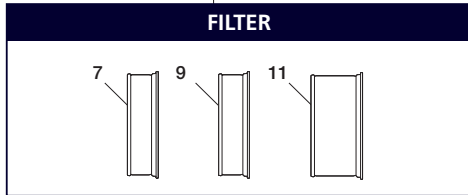

SR 200

SYSTEM OVERVIEW

No.	Description	Model No.	Art No.
1.	Full face mask, PC visor Full face mask, glass visor	SR 200 SR 200	H01-1212 H01-1312
2.	Fan unit	SR 500	H06-0112
3.	Fan unit	SR 500 EX	H06-2012
4.	Fan unit	SR 700	H06-7010
5.	Compressed air attachment	SR 307	H03-1412
6.	Breathing hose, PU, 0.9 m Breathing hose, PU, 1.0 m Breathing hose, rubber, 0.7 m Breathing hose, rubber, 0.9 m	SR 550 SR 550 SR 551 SR 551	T01-1216 T01-1220 T01-1218 T01-1221
7.	Particle filter P3 R	SR 510	H02-1312
8.	Particle filter P3 R	SR 710	H02-1512
9.	Gas filter A1 Gas filter A2 Gas filter AX Gas filter ABE1 Gas filter ABE2 Gas filter K1 Gas filter K2 Gas filter ABEK1	SR 217 SR 218 SR 298 SR 315 SR 294 SR 316 SR 295 SR 297	H02-2512 H02-2012 H02-2412 H02-3212 H02-3312 H02-4213 H02-4312 H02-5312
10.	Gas filter A2 Gas filter ABE1 Gas filter A1BE2K1	SR 518 SR 515 SR 597	H02-7012 H02-7112 H02-7212
11.	Combined filter ABEK1-Hg-P3 R	SR 299-2	H02-6512
12.	Combined filter A1BE2K1-Hg-P3 R	SR 599	H02-7312
13.	Hose	SR 360	H03-34XX
14.	Hose	SR 358	H03-30XX
15.	Hose	SR 359	H03-31XX
16.	Compressed air filter	SR 99-1	H03-2810