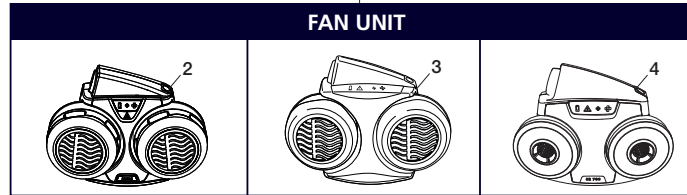

SR 200

SYSTEM OVERVIEW

No.	Description	Model No.	Art No.
1.	Full face mask, PC visor Full face mask, glass visor	SR 200 SR 200	H01-1212 H01-1312
2.	Fan unit	SR 500	H06-0112
3.	Fan unit	SR 500 EX	H06-2012
4.	Fan unit	SR 700	H06-7010
5.	Compressed air attachment	SR 307	H03-1412
6.	Breathing hose, PU, 0.9 m Breathing hose, PU, 1.0 m Breathing hose, rubber, 0.7 m Breathing hose, rubber, 0.9 m	SR 550 SR 550 SR 551 SR 551	T01-1216 T01-1220 T01-1218 T01-1221
7.	Particle filter P3 R	SR 510	H02-1312
8.	Particle filter P3 R	SR 710	H02-1512
9.	Gas filter A1 Gas filter A2 Gas filter AX Gas filter ABE1 Gas filter ABE2 Gas filter K1 Gas filter K2 Gas filter ABEK1	SR 217 SR 218 SR 298 SR 315 SR 294 SR 316 SR 295 SR 297	H02-2512 H02-2012 H02-2412 H02-3212 H02-3312 H02-4213 H02-4312 H02-5312
10.	Gas filter A2 Gas filter ABE1 Gas filter A1BE2K1	SR 518 SR 515 SR 597	H02-7012 H02-7112 H02-7212
11.	Combined filter ABEK1-Hg-P3 R	SR 299-2	H02-6512
12.	Combined filter A1BE2K1-Hg-P3 R	SR 599	H02-7312
13.	Hose	SR 360	H03-34XX
14.	Hose	SR 358	H03-30XX
15.	Hose	SR 359	H03-31XX
16.	Compressed air filter	SR 99-1	H03-2810