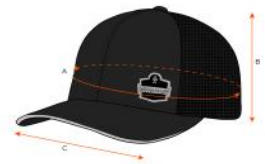

REFLECTIVE ACCENTS

HELPS KEEP WEARERS SAFE AND SEEN

SIZE	INNER CIRCUMFERENCE (IN)	HEIGHT (IN)	BRIM LENGTH (IN)
ONE SIZE FITS ALL	21.5	6.7" (17cm)	3" (7.6cm)

FEATURES

- PERFORMANCE COOLING HAT – Comfortable nylon with evaporative polyester-spandex sweatband and lining for cool relief on hot days
- INSTANT ACTIVATION – Simply wet sweatband and lining for immediate cooling that lasts for hours
- MOISTURE-WICKING – When dry, will absorb sweat and wick moisture away
- ANTI-ODOR TREATMENT – For fresh, all-day wear

SPECIFICATIONS

CLOSURE	HOOK AND LOOP
CONSTRUCTION	ADJUSTABLE, VENTED
COOLING HOURS	UP TO 2 HOURS
COOLING TYPE	SHADE, WET EVAPORATIVE COOLING
MATERIALS	NYLON, POLYESTER, SPANDEX
PRODUCT FEATURES	ABSORBENT, ANTI-ODOR, BREATHABLE, LIGHTWEIGHT, MOISTURE WICKING, REFLECTIVE ACCENTS
PRODUCT TYPE	HAT/CAP
PROTECTION	WARM TEMPERATURE PROTECTION, UV/SUN PROTECTION
RISK/INJURY	HEAT STRESS, SUNBURN
STYLE	BASEBALL CAP

ORDER MULTIPLES

ORDER IN MULTIPLES OF: 1

ITEMS

ITEM #	COLOR
12604	BLACK

For more information and full size images, visit <https://www.ergodyne.com/chill-its-8937-performance-cooling-baseball-hat>