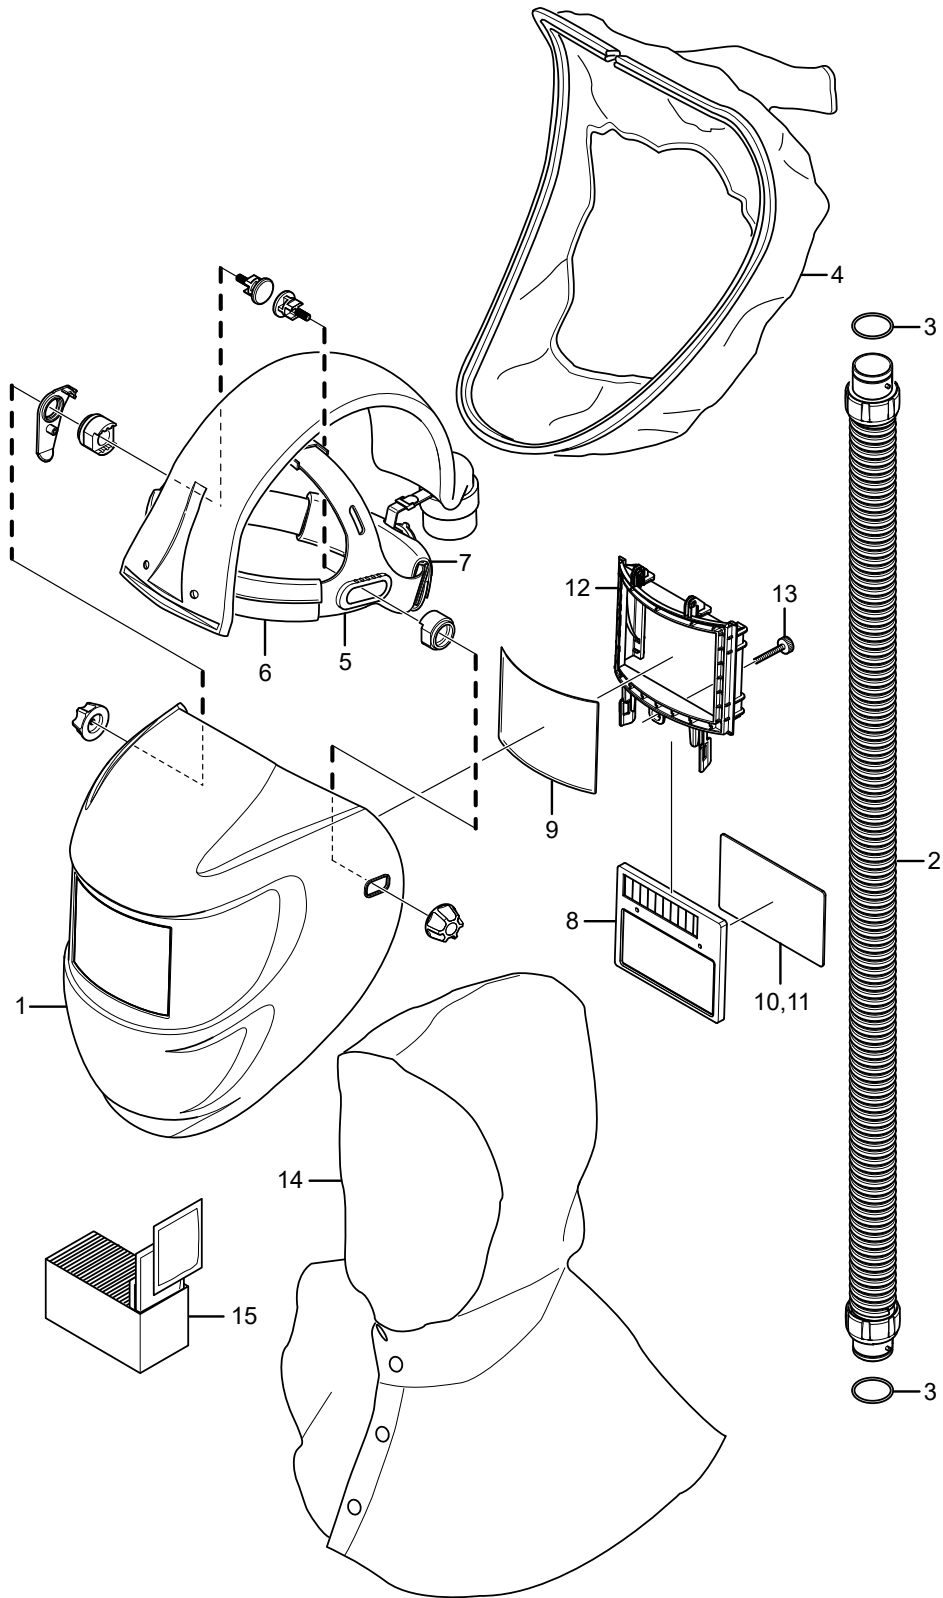

SR 592

EN

Spare parts / Accessories

No.	Description	Ordering No.
1.	Welding shield	H06-4412
2.	Breathing hose	R06-4401
3.	O-ring to breathing hose, against fan unit	R06-0202
	O-ring to breathing hose, against shield	R06-4402
4.	Face seal	R06-4404
5.	Head harness	R06-4403
6.	Sweatband, 5 pack	R06-4405
7.	Comfort band, neck	R06-4510
8.	Welding filter, shade No. 8, SR 59008	T06-4001
	Welding filter, shade No. 9, SR 59009	T06-4002
	Welding filter, shade No. 10, SR 59010	T06-4003
	Welding filter, shade No. 11, SR 59011	T06-4004
	Welding filter, shade No. 12, SR 59012	T06-4005
	Welding filter, shade No. 13, SR 59013	T06-4006
	Welding filter, EN 3/10, SR 59005	T06-4007
	Welding filter, EN 3/11, SR 59006	T06-4008
	Welding filter, EN 4/5-13	R06-4508
	Welding filter, 4/9-13, SR 59007	T06-4009
9.	Protective lens	R06-4008
10.	Inner protective lens for auto lens	R06-4009
	Inner protective lens for R06-4508	R06-4509
	Inner protective lens for toughened mineral glass lens	R06-4008
11.	Correction lens, dptr 1,0, SR 59014	T06-4010
	Correction lens, dptr 1,5, SR 59015	T06-4011
	Correction lens, dptr 2,0, SR 59016	T06-4012
	Correction lens, dptr 2,5, SR 59017	T06-4013
12.	Holder welding filter	R06-4306
13.	Screw	R06-4305
14.	Protective hood	T06-4014
15.	Cleaning tissues SR 5226, box of 50	H09-0401