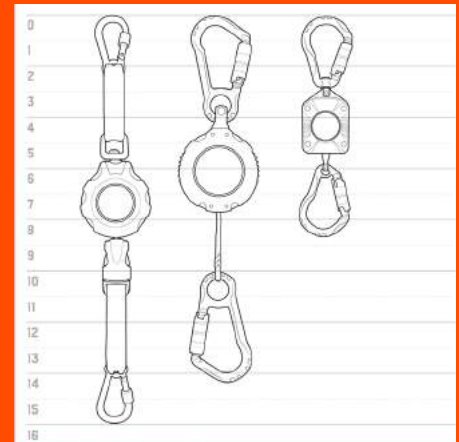

3000 (SHOWN ABOVE) 16" // 41CM
3011 (SHOWN ABOVE) 16" // 37CM
3003 (SHOWN ABOVE) 8" // 20CM